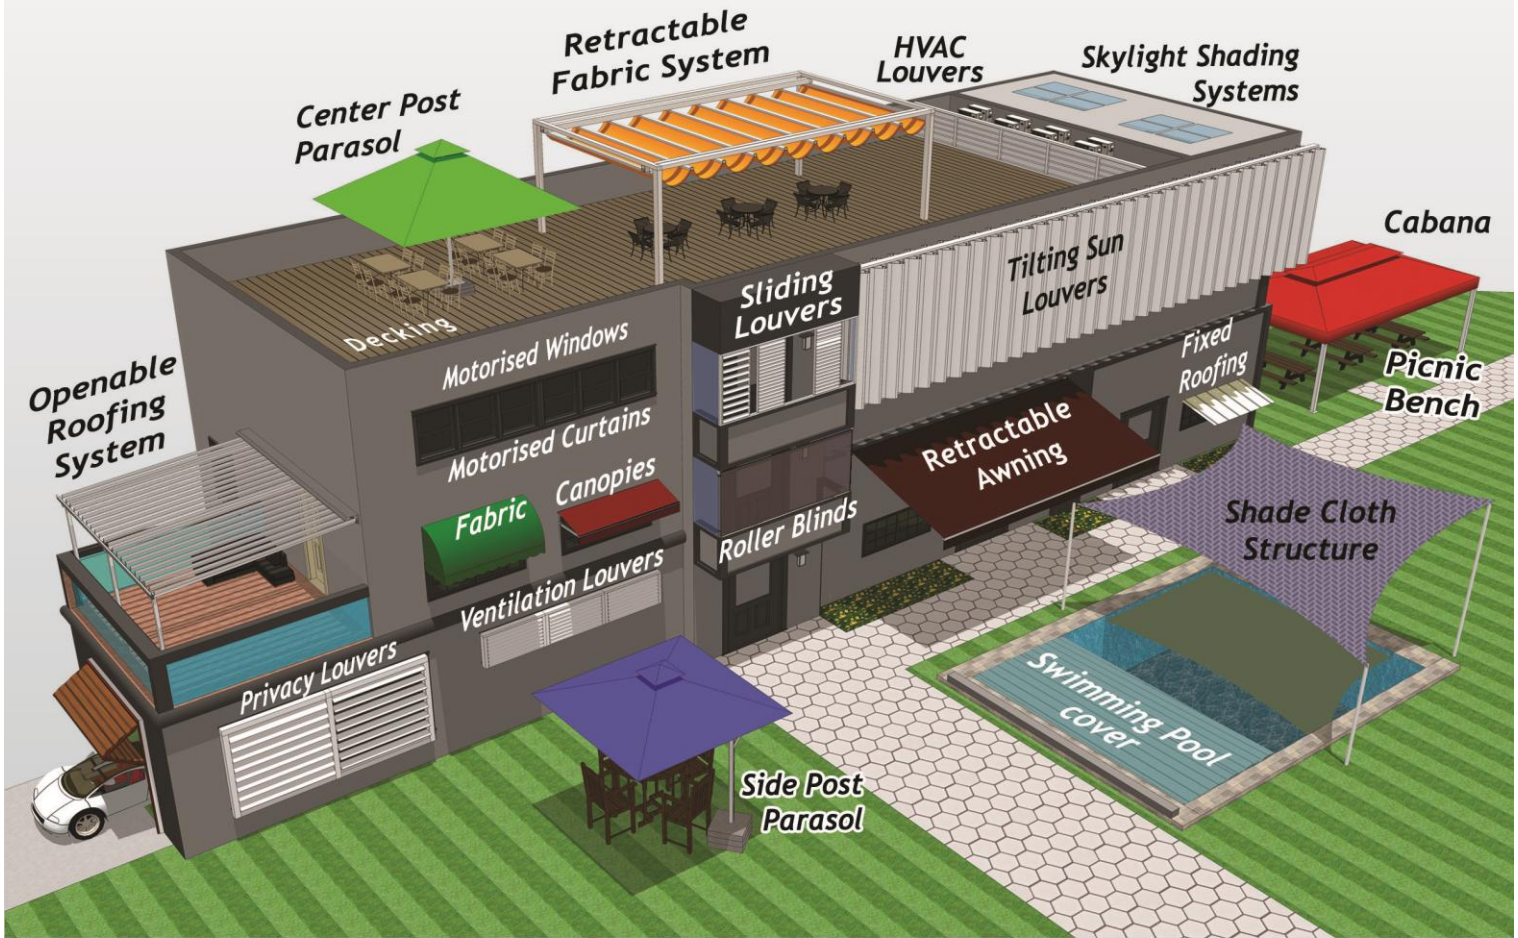

Premium Shading Solutions

since 1981

SMART 
AUTOMATION

BCA
Registered
Builder

SINGAPORE

-Retractable Fabric System (RFS)

RFS - Loop Design

RFS is a stylish & chic shade covering with a retractable sliding fabric roof, driven by polyurethane Timing Belt with Steel re-inforcement & Nylon coated Stainless Steel Bearings to ensure smooth journey.

- Openable Roofing System (ORS)

Close position

Open position

Perfect sun and rain protection system which also allows ventilation, view and light control. The Twin wall profiles reduces heat, sound & c/w 9 built-in drainage system. Rotates with complete smoothness and extreme silent from 0° to 130° Upto 6 meter projection.

PSB TUV SG Tested

-Skylight Shading

SKYLIGHT SHADING BENEFITS

MINIMISE OR ELIMINATE
SOLAR HEATING THRU FROM YOUR
GLASS ROOF.
AVAILABLE IN BLACKOUT OR
TRANSLUCENT.

-Shade Sails

- Shade sails use a flexible membrane tensioned between several anchor points.
- Create an architectural statement with your shade sail solutions.
- Protect people and outdoor living environments from the harmful effects of UV rays, and adverse weather conditions

Slim Design Tilting Louvers - upto 327mm panel

Wide Louvers for Building Facade

Cooling Tower Louvers

Sliding Louvers with Fixed / Openable profiles

- Retractable Awnings

One of The Safest & Strongest Retractable Awning in the Universe. with special BUILT-IN SAFETY FEATURE (BISF). upto 36m in Width & 6.0m in Projection