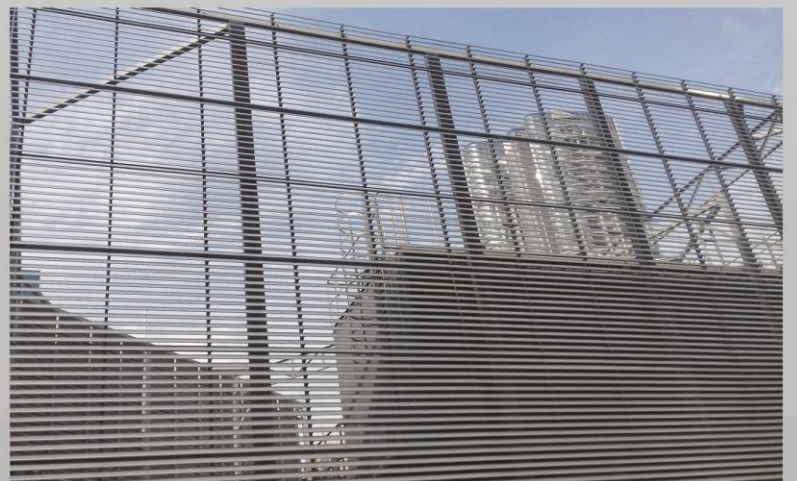

Premium Shading Solutions

since 1981

SMART 
AUTOMATION

BCA
Registered
Builder

SINGAPORE

-Retractable Fabric System (RFS)

RFS - Loop Design

RFS is a stylish & chic shade covering with a retractable sliding fabric roof, driven by polyurethane Timing Belt with Steel re-inforcement & Nylon coated Stainless Steel Bearings to ensure smooth journey.

- Openable Roofing System (ORS)

Close position

Open position

Perfect sun and rain protection system which also allows ventilation, view and light control. The Twin wall profiles reduces heat, sound & c/w 9 built-in drainage system. Rotates with complete smoothness and extreme silent from 0° to 130° Upto 6 meter projection.

*AVAILABLE IN MOTORISED , MANUAL &
HOME AUTOMATION CONNECTIVITY .*

*INDIVIDUAL LOUVER PANEL SIZE RANGE FROM
50MM TO 1200MM.*

DESIGN & BUILD TO CLIENT'S REQUIREMENT.

Interlocking Louvers

Panel Tilting Louvers

Slim Design Tilting Louvers - upto 327mm panel

Wide Louvers for Building Facade

Cooling Tower Louvers

Sliding Louvers with Fixed / Openable profiles

- Retractable Awnings

One of The Safest & Strongest Retractable Awning in the Universe. with special BUILT-IN SAFETY FEATURE (BISF). upto 36m in Width & 6.0m in Projection